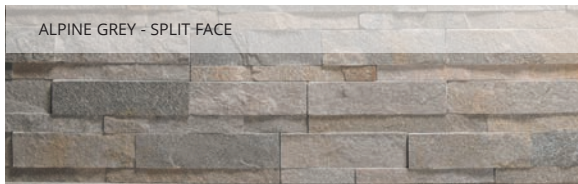

ADDITIONAL PRODUCTS & COLORS

LEDGESTONE

Computer generated images and printed reproductions may not accurately match true stone colors. We recommend final selections be made from actual stone samples whenever possible.

Panel sizes are available in 6" x 24" flats and corners.

**Color is special order. Lead time may take 14-16 weeks.*

STONEFORM

ALPINE GREY

AMAZON

COPPER GOLD

DAMASCUS GREEN

DESERT BLACK

SPICE CRAFT

Computer generated images and printed reproductions may not accurately match true stone colors. We recommend final selections be made from actual stone samples whenever possible.

Panel sizes are available in 12" x 24", 24" x 48", 48" x 96" and 6" x 24" stackstone design.