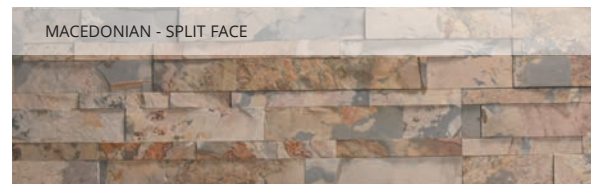

ADDITIONAL PRODUCTS & COLORS

LEDGESTONE

Computer generated images and printed reproductions may not accurately match true stone colors. We recommend final selections be made from actual stone samples whenever possible.

Panel sizes are available in 6" x 24" flats and corners.

**Color is special order. Lead time may take 14-16 weeks.*

STONEFORM

ALPINE GREY

AMAZON

COPPER GOLD

DAMASCUS GREEN

DESERT BLACK

SPICE CRAFT

Computer generated images and printed reproductions may not accurately match true stone colors. We recommend final selections be made from actual stone samples whenever possible.

Panel sizes are available in 12" x 24", 24" x 48", 48" x 96" and 6" x 24" stackstone design.