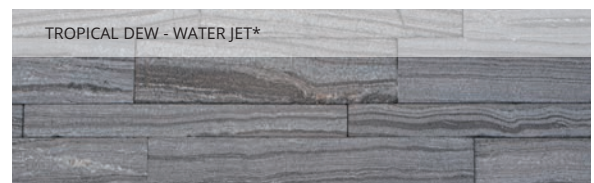

ADDITIONAL PRODUCTS & COLORS

LEDGESTONE

Computer generated images and printed reproductions may not accurately match true stone colors. We recommend final selections be made from actual stone samples whenever possible.

Panel sizes are available in 6" x 24" flats and corners.

**Color is special order. Lead time may take 14-16 weeks.*

STONEFORM

ALPINE GREY

AMAZON

COPPER GOLD

DAMASCUS GREEN

DESERT BLACK