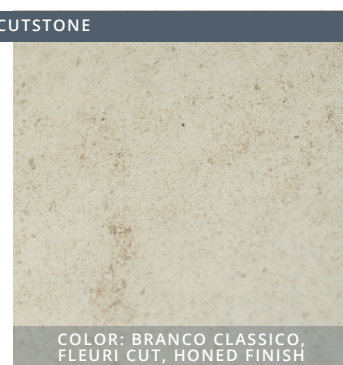

Computer generated images and printed reproductions may not accurately match true stone color. We recommend final selections be made from actual stone samples whenever possible. \*Color also available in Fleuri cut.