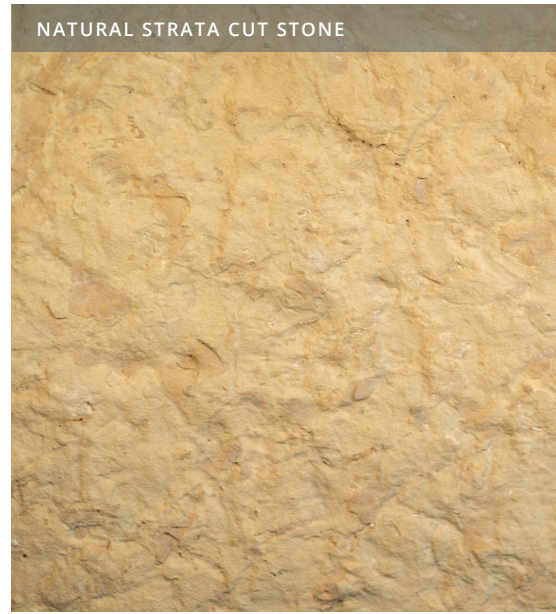

SILVER SHADOW 3 1/2" SPLIT FACE RUNNING BOND

NORTHERN BUFF SPLIT FACE, NORTHERN FOREST PATTERN