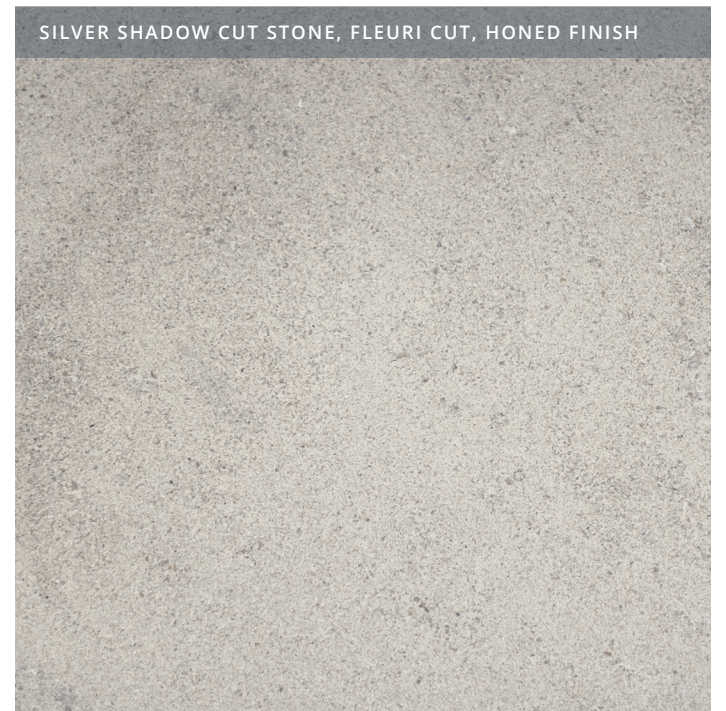

SILVER SHADOW 3 1/2" SPLIT FACE RUNNING BOND

NORTHERN BUFF SPLIT FACE, NORTHERN FOREST PATTERN