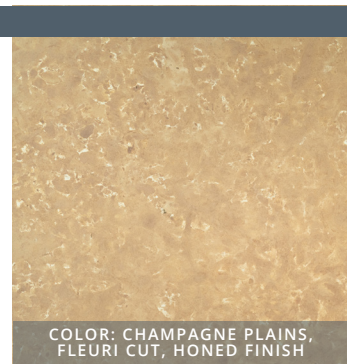

SILVER SHADOW CUT STONE, VEINE CUT, HONED FINISH

Computer generated images and printed reproductions may not accurately match true stone color. We recommend final selections be made from actual stone samples whenever possible. \*Color also available in Fleuri cut.