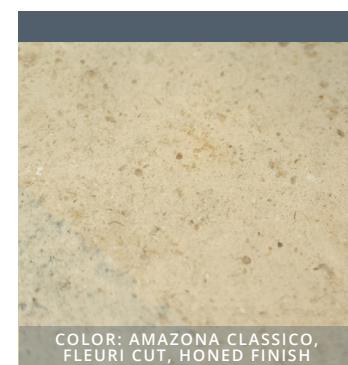

SILVER SHADOW CUT STONE, VEINE CUT, HONED FINISH

Computer generated images and printed reproductions may not accurately match true stone color. We recommend final selections be made from actual stone samples whenever possible. \*Color also available in Fleuri cut.