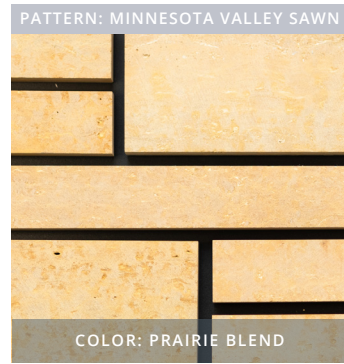

# timeless interiors

From the cool beauty of Silver Shadow to the warm strength of Glacier Buff, exterior limestone projects are inherently durable and attractive. Your residential space will exude feelings of a humble yet elevated design. From homeowners to residential designers and more, the use of limestone transforms projects into little slices of paradise by adding a natural element to an elegant structure.

STERLING CUT STONE, VEINE CUT, HONED FINISH

SILVER SHADOW CUT STONE, VEINE CUT, HONED FINISH

SILVER SHADOW CUT STONE, VEINE CUT, HONED FINISH

NORTHERN BUFF SPLIT FACE, MINNESOTA VALLEY PATTERN

NORTHERN BUFF CUT STONE, FLEURI CUT, HONED FINISH

# exquisite landscapes

The welcoming, warm environments that architects, designers, and homeowners create with Vetter Stone limestone are beautiful and functional. Our limestone's adaptability allows for limitless opportunities. It is strong, easy to care for, and highly resistant to climate change, making it the perfect choice for landscaping.

Computer generated images and printed reproductions may not accurately match true stone color. We recommend final selections be made from actual stone samples whenever possible. \*Color also available in Fleuri cut.