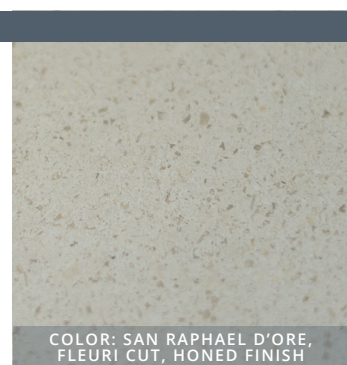

SILVER SHADOW CUT STONE, VEINE CUT, HONED FINISH

Computer generated images and printed reproductions may not accurately match true stone color. We recommend final selections be made from actual stone samples whenever possible. \*Color also available in Fleuri cut.