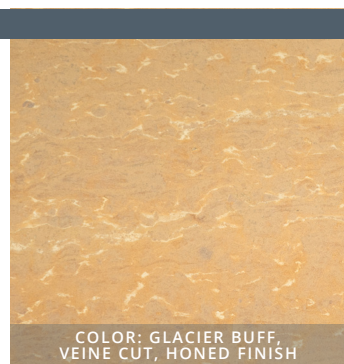

SILVER SHADOW CUT STONE, VEINE CUT, HONED FINISH

Computer generated images and printed reproductions may not accurately match true stone color. We recommend final selections be made from actual stone samples whenever possible. \*Color also available in Fleuri cut.