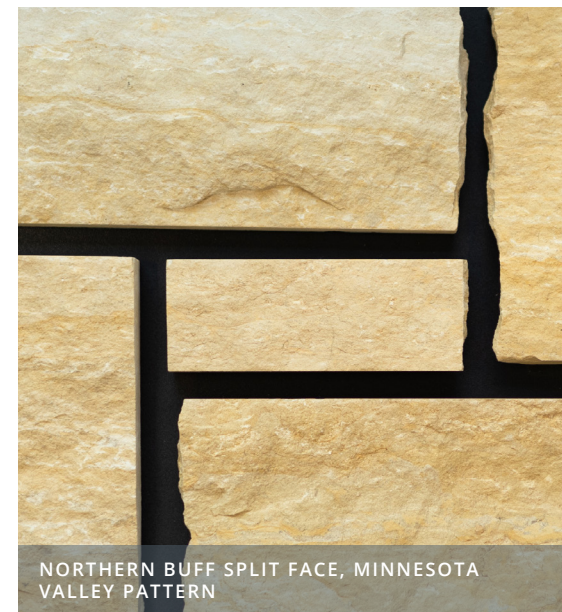

SILVER SHADOW 3 1/2" SPLIT FACE RUNNING BOND

NORTHERN BUFF SPLIT FACE, NORTHERN FOREST PATTERN

# timeless interiors

From the cool beauty of Silver Shadow to the warm strength of Glacier Buff, exterior limestone projects are inherently durable and attractive. Your residential space will exude feelings of a humble yet elevated design. From homeowners to residential designers and more, the use of limestone transforms projects into little slices of paradise by adding a natural element to an elegant structure.

STERLING CUT STONE, VEINE CUT, HONED FINISH

SILVER SHADOW CUT STONE, VEINE CUT, HONED FINISH

SILVER SHADOW CUT STONE, VEINE CUT, HONED FINISH

NORTHERN BUFF SPLIT FACE, MINNESOTA VALLEY PATTERN

NORTHERN BUFF CUT STONE, FLEURI CUT, HONED FINISH

SILVER SHADOW CUT STONE, VEINE CUT, HONED FINISH