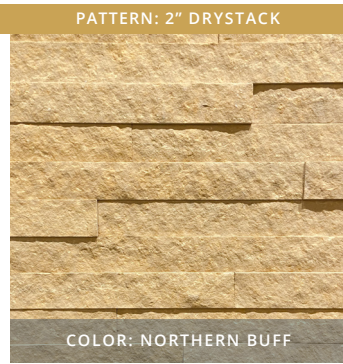

STERLING CUT STONE, VEINE CUT, HONED FINISH

SILVER SHADOW CUT STONE, VEINE CUT, HONED FINISH

SILVER SHADOW CUT STONE, VEINE CUT, HONED FINISH

NORTHERN BUFF SPLIT FACE, MINNESOTA VALLEY PATTERN

NORTHERN BUFF CUT STONE, FLEURI CUT, HONED FINISH

SILVER SHADOW CUT STONE, VEINE CUT, HONED FINISH

Computer generated images and printed reproductions may not accurately match true stone color. We recommend final selections be made from actual stone samples whenever possible. \*Color also available in Fleuri cut.