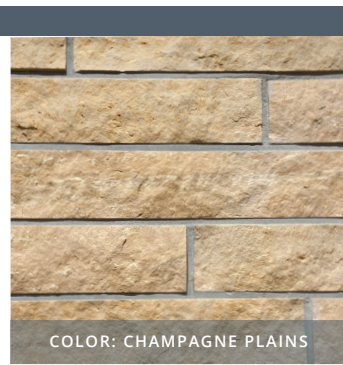

STERLING CUT STONE, VEINE CUT, HONED FINISH

SILVER SHADOW CUT STONE, VEINE CUT, HONED FINISH

SILVER SHADOW CUT STONE, VEINE CUT, HONED FINISH

NORTHERN BUFF SPLIT FACE, MINNESOTA VALLEY PATTERN

NORTHERN BUFF CUT STONE, FLEURI CUT, HONED FINISH

SILVER SHADOW CUT STONE, VEINE CUT, HONED FINISH

Computer generated images and printed reproductions may not accurately match true stone color. We recommend final selections be made from actual stone samples whenever possible. \*Color also available in Fleuri cut.