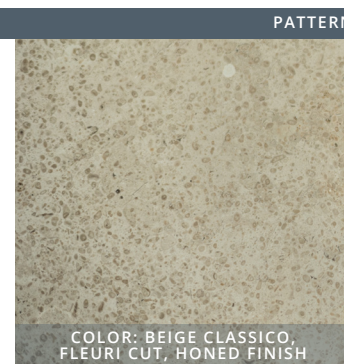

SILVER SHADOW CUT STONE, VEINE CUT, HONED FINISH

Computer generated images and printed reproductions may not accurately match true stone color. We recommend final selections be made from actual stone samples whenever possible. \*Color also available in Fleuri cut.