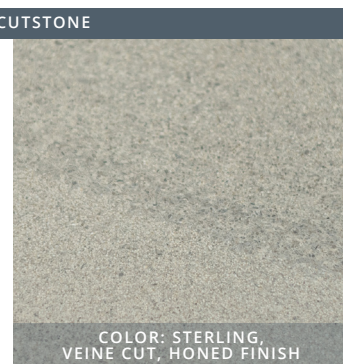

SILVER SHADOW CUT STONE, VEINE CUT, HONED FINISH

Computer generated images and printed reproductions may not accurately match true stone color. We recommend final selections be made from actual stone samples whenever possible. \*Color also available in Fleuri cut.