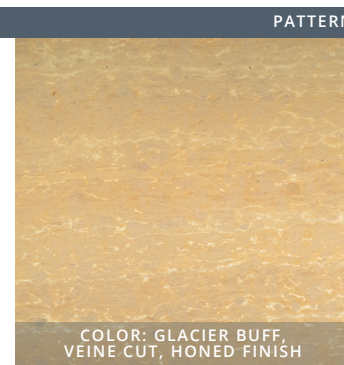

STERLING CUT STONE, VEINE CUT, HONED FINISH

SILVER SHADOW CUT STONE, VEINE CUT, HONED FINISH

SILVER SHADOW CUT STONE, VEINE CUT, HONED FINISH

NORTHERN BUFF SPLIT FACE, MINNESOTA VALLEY PATTERN

NORTHERN BUFF CUT STONE, FLEURI CUT, HONED FINISH

SILVER SHADOW CUT STONE, VEINE CUT, HONED FINISH

Computer generated images and printed reproductions may not accurately match true stone color. We recommend final selections be made from actual stone samples whenever possible. \*Color also available in Fleuri cut.