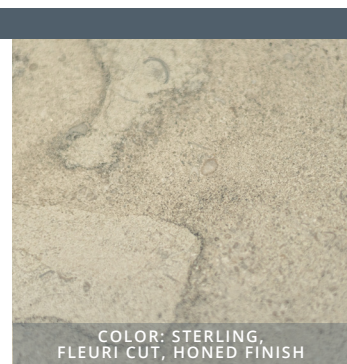

SILVER SHADOW CUT STONE, VEINE CUT, HONED FINISH

Computer generated images and printed reproductions may not accurately match true stone color. We recommend final selections be made from actual stone samples whenever possible. \*Color also available in Fleuri cut.